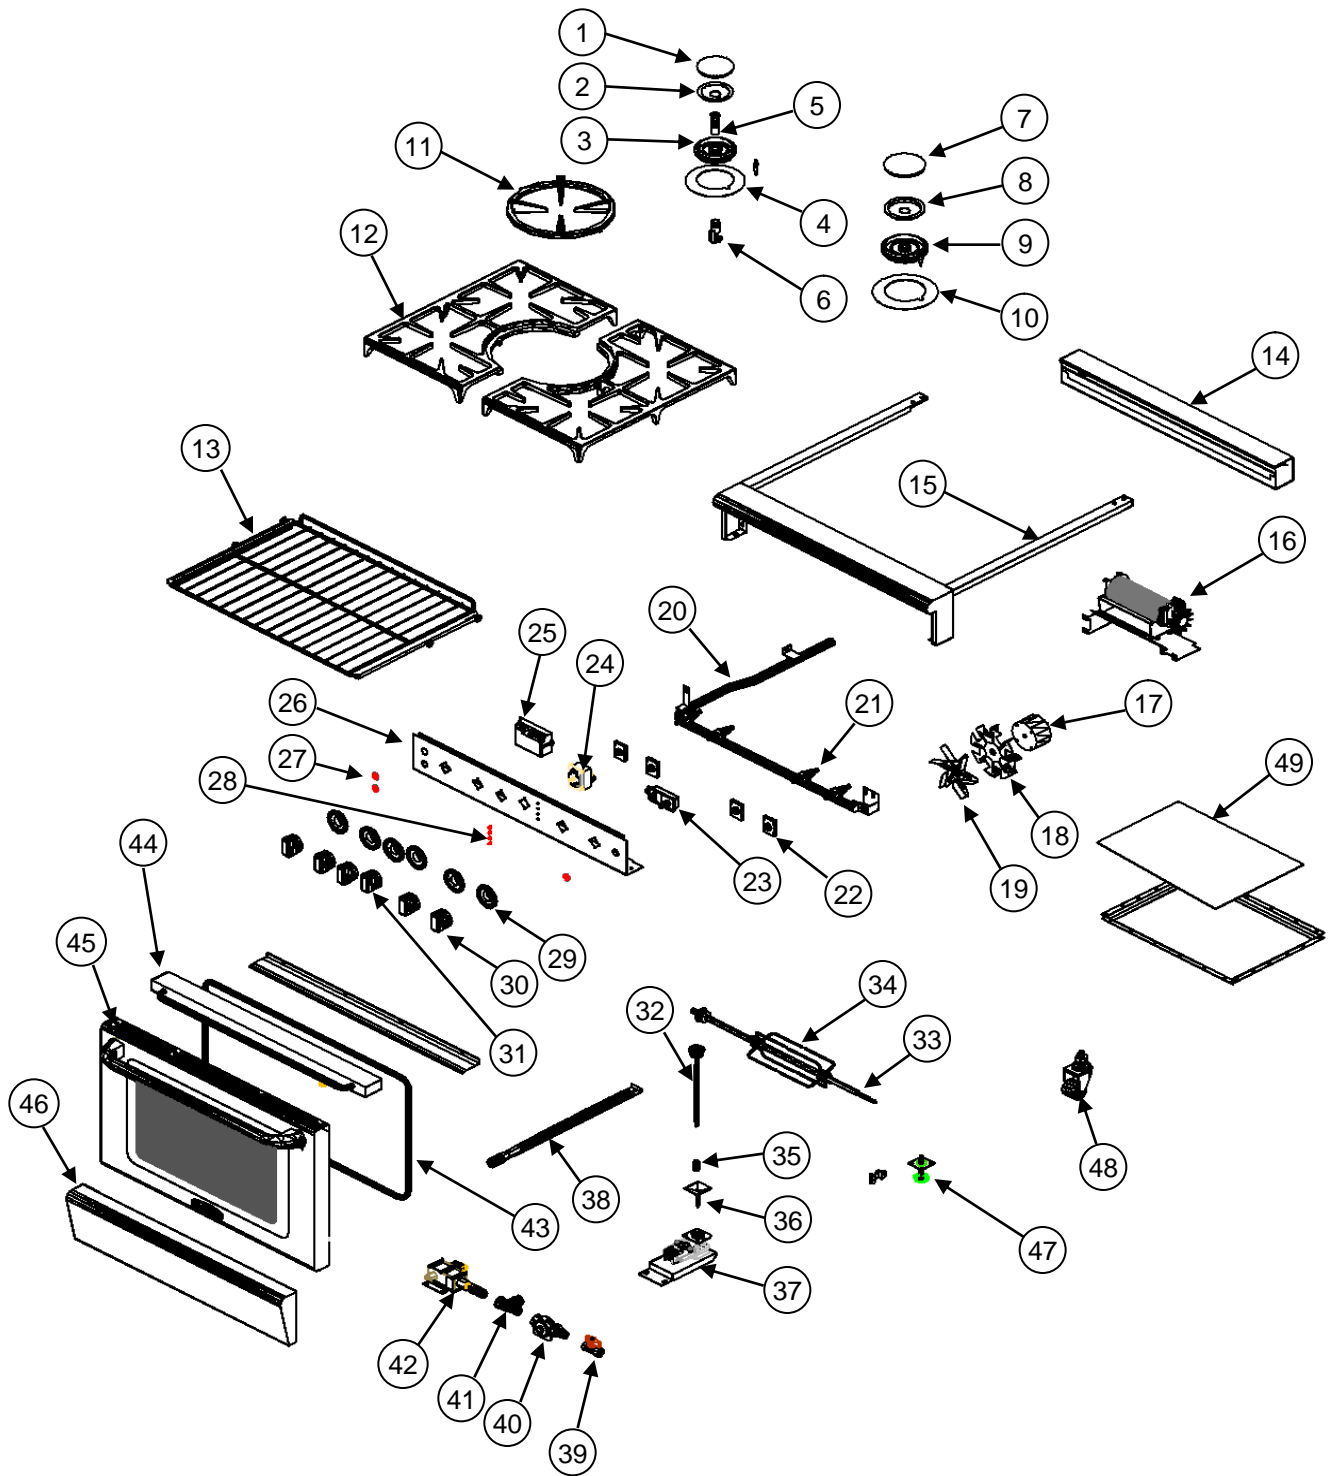

GSCR305 SERVICE PARTS

GSCR305 SERVICE PARTS

ITEM	P/NUMBER	DESCRIPTION	QTY
1	82328-01	STD ALUMINUN BURNER HEAD	4
2	82328-05	STD RETAINER FLAME RING	4
3	82328-02	STD ALUMINUN BURNER BASE	4
4	82328-04	STD SPILLAGE RING"	4
5	82314-01	VENTURI SELF CLEAN RANGE	4
6	82314-01	JET HOLDER SELF CLEAN RANGE	4
7	82334-01	CENTER ALUMINUN BURNER HEAD	1
8	82334-05	CENTER RETAINER FLAME RING	1
9	82334-02	CENTER ALUMINUN BURNER BASE	1
10	82334-04	CENTER SPILLEAGE RING	1
11	82311-01	RES CIRCLE GRATE 305 RANGE	1
12	82311	RES TOP GRATE 305 RANGE	2
13	80007-30	OVEN RACK W/HINGE SELF CLEAN RANGE 30"	3
14	PSRIT-30	PRE SERIES ISLAND TRIM 30	1
15	20033C-30	LANDING LEDGE 30"	1
16	82431	BLOWER MOTOR SELF CLEAN RANGE	1
17	82416	CONVECTION MOTOR SELF CLEAN RANGE	1
18	81305	COOLING FAN	1
19	81306	BLOWER WHEEL	4
20	86007-03	MANIFOLD 305	1
21	82131-01	OPEN TOP VALVE	4
22	82423	VALVE SWITCH	5
23	82104-01	SINGLE THERM GAS VALVE	1
24	82428	THERMOSTAT SELF CLEAN RANGE	1
25	82402-01	SPARK MODULE 6 POINT	1
26	20519-305-PA	VALVE PANEL	1
27	82410	LIGHT SWITCH	3
28	82408-01	INDICATOR LIGHT BLUE SELF CLEAN RANGE	5
29	81304-02	BEZEL	5
30	83014-01	KNOB RES OPEN TOP	4
31	83015-04	KNOB RES OVEN BAKE/BROIL	1
32	20591-01	OVEN 24" HORIZONTAL ROTISSERIE ROD W/ASSY	1
33	20591-03	OVEN 24" HORIZONTAL ROTISSERIE ROD W/ASSY	4
34	80006-03	MEAT HOLDER	2
35	82145	BUSHING	1
36	82439	ROTIS ROD GUIDE	1
37	82411-01	ROTIS MOTOR SELF CLEAN RANGE	1
38	82307	OVEN BURNER	1
39	82137-01	1/2 NPT GAS SHUTOFF VALVE	1
40	82207	RES REGULATOR 5" NAT 10" LP	1
41	82122	1/2 MALLEABLE T BLACK	1
42	82104-02	DUAL THERM GAS VALVE W/BROIL	1
43	81404-01	SEAL OVEN DOOR	1
44	20510-02	DRIP PAN HANDLE 30 SELF CLEAN RANGE	1
45	20555-30	DOOR ASSY 30 SELF CLEAN RANGE	1
46	20532-30	KICKPLATE	1
47	20551-02	FRONT LEG WELD ASSY	2
48	81206	CASTER 3" SWEVEL	2
49	81411	INFRA RED GLASS	1