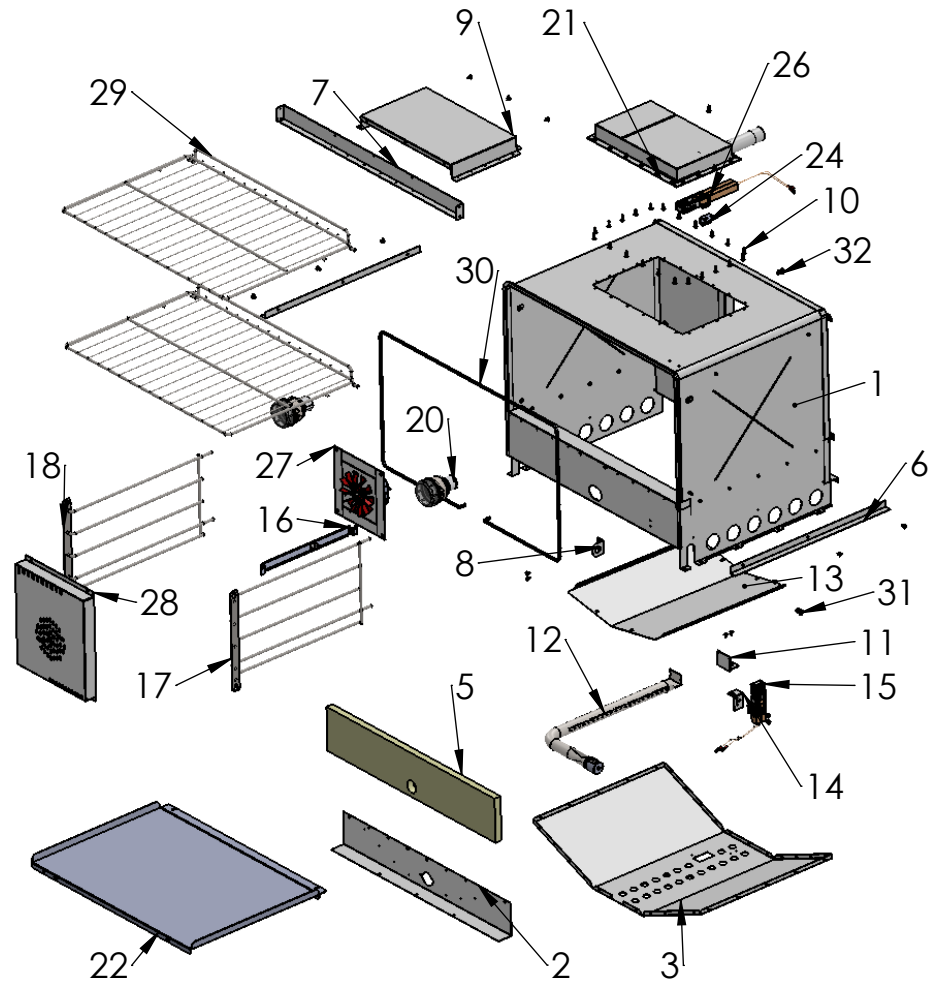

ITEM NO.	PART NUMBER	DESCRIPTION	
1	20924-36-PC	Oven Thank for 30", 36" and 48"	1
2	20957-36	Burner Box Front	1
3	20958-36	Oven Burner Box	1
4	84032-01	10 X 1/2 TRUSS AB ZINC	58
5	20188-03	5.25*27 Insulation front bottom oven 30"	1
6	20952	Side Bottom Insulation Retainer	2
7	20590-36	OVEN TOP REINFORSMENT	1
8	20599-04	Elbow Bracket	1
9	20590-T36	Oven Can Top Support	1
10	84032-03	#10-32X3/4" SS	29
11	20909-01	Burner Support Bracket	1
12	82307-01	NCR Oven Burner	1
13	20910-03	Flame Spreader	1
14	20918-02	Igniter Bracket	1
15	82401-01	Igniter Assembly Model 501A	1
16	20928-03	BULB BRACKET WELD ASSY	1
17	80005-L	Left Side Rack	1
18	80005-R	Right Side Rack	1
19	84010	1/4-20 X 1/2 BUTTON SOCKET HEAD CAP SCREW	2
20	82436	LIGHT SELF CLEAN OVEN	2
21	20086-12	PRE II INFRA RED BURNER	1
22	20961-36-PC	27" OVEN BOTTOM LINER W/PORC.	1
23	84024-02	#8-32 X 1/4" PAN HEAD PHILLIPS MACHINE SCREW	2
24	20539-01	Infra Red Igniter Bkacket	1
25	84025-01	#8-32 HEX NUT WITH TOOTH WASHER	2
26	82401-02	Igniter Assembly Model 501A	1
27	20878	CONVECTION FAN ASSY	1
28	20986-36-PC.	PRE II CONVECTION OVEN BAFFLE W/POR.	1
29	80009-03	PREC-NON SELF CLEAN OVEN RACK	2
30	81404-01	DOOR SEAL, OVEN 36"	1
31	82101-52	ORIFICE #52	1
32	82101-56	ORIFICE #56	1

LP Precision II Oven Parts For Range 36"

LP Precision II Oven Parts For Range 36"

20944-03