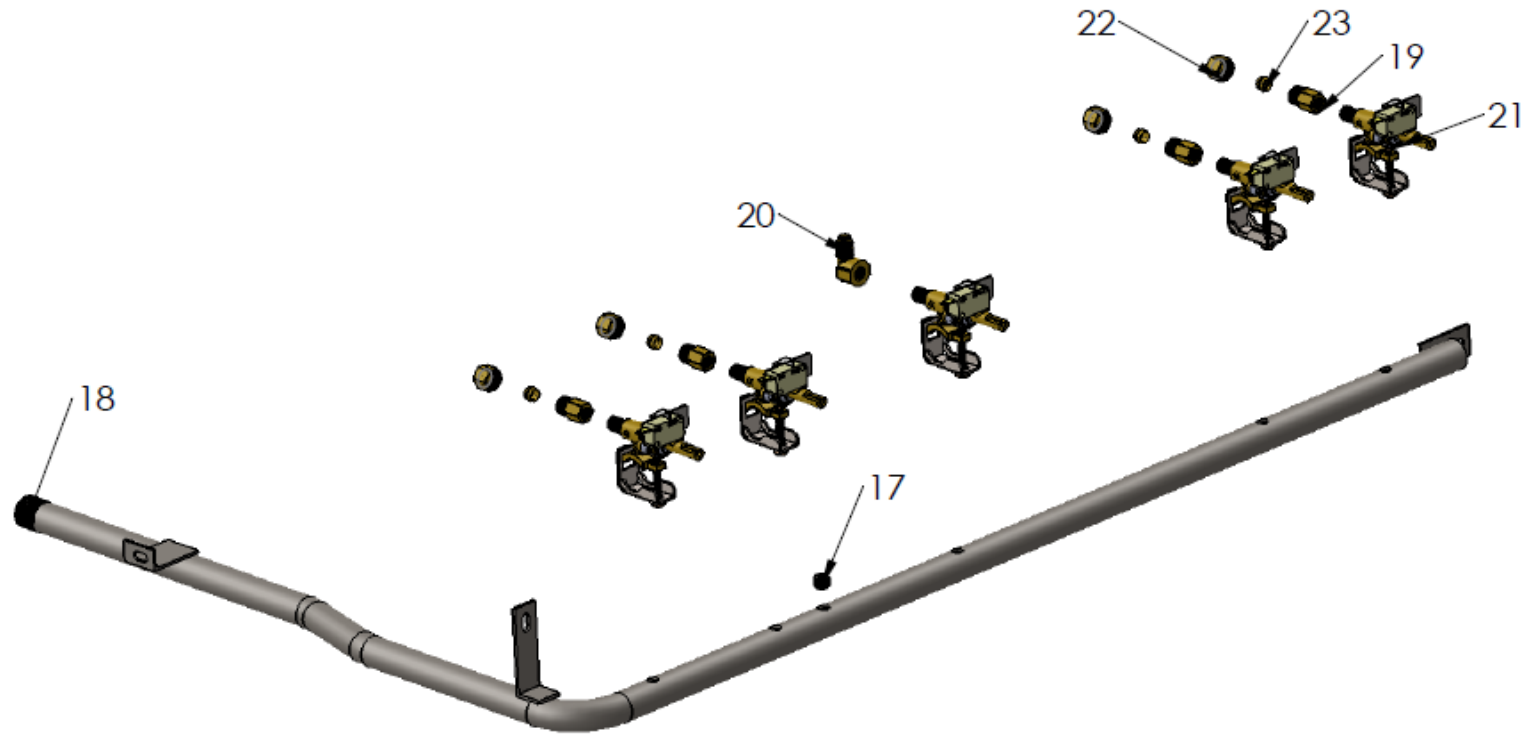

PSMA-364Q
Precision Series Manifold Assy For Range-364Q

Item#	Part#	Description
17	84012	1/8 Pipe Plug -Steel
18	86012-36G	Manifold Range 36 G
19	82118	Valve Adaptor 5/16 "CC-3/8"- 20F
20	82154-01	Elbow Hose Adapter
21	82350	Gas Valve Drop In Cooktop
22	82125-04	Compression Nut Tubing 5/16"
23	82126-05	Ferrule 5/16"